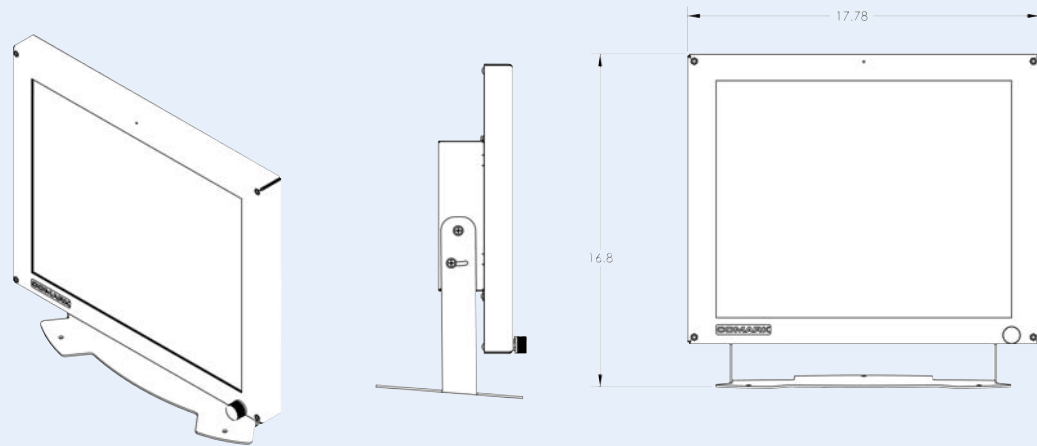

Pilot House Display

Dimensional Drawing

Mounting Hole Drawing