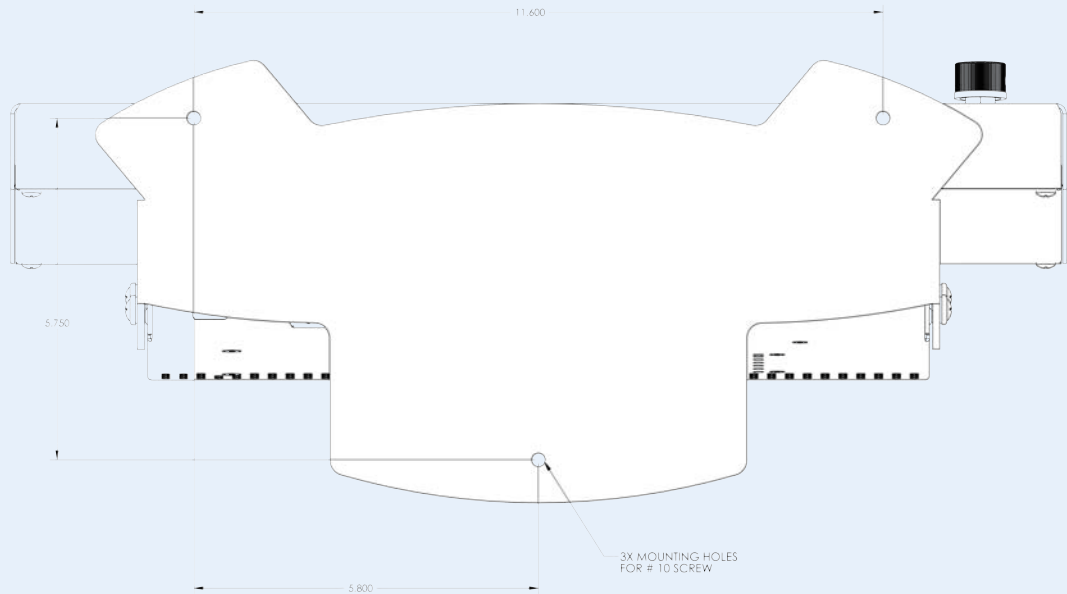

COMARK CORPORATION

93 West Street
Medfield, MA 02052

Toll Free 1-800-280-8522
Fax 508-359-2267
Local 508-359-8161

www.comarkcorp.com

Specifications subject to
change without notice.
Contact COMARK for
current pricing.

All brand names, trademarks
and registered trademarks
are the property of their
respective owners