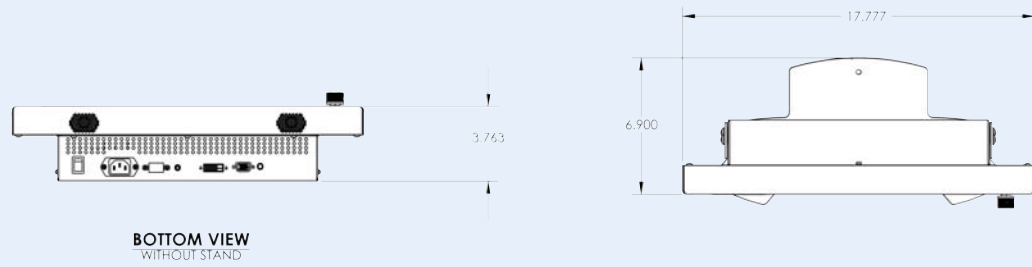

Pilot House Display

Dimensional Drawing

Mounting Hole Drawing